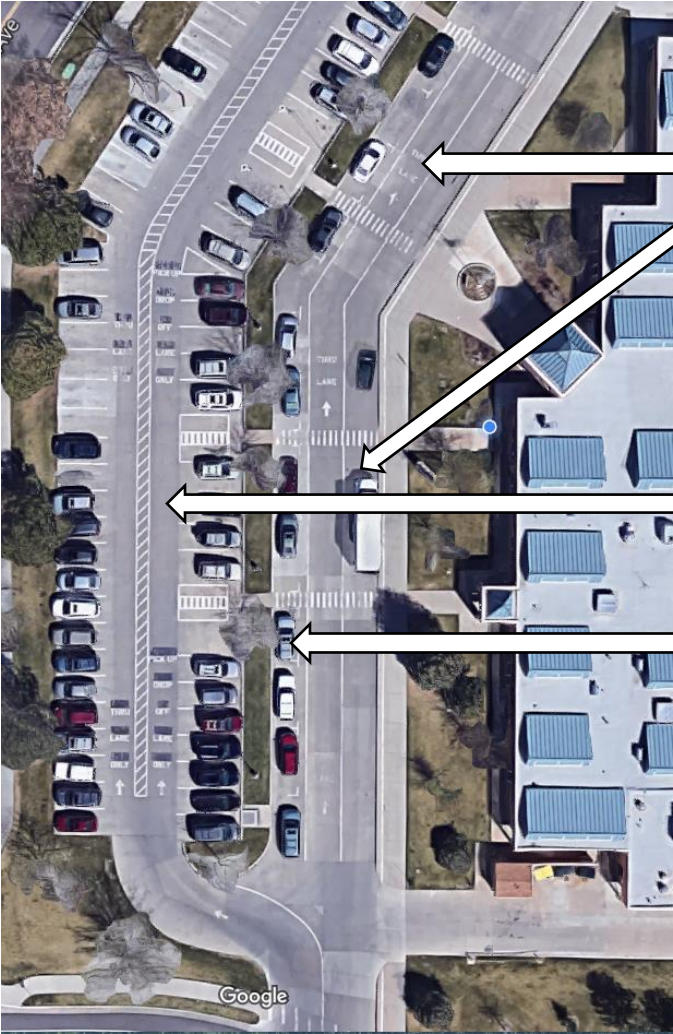

# Parking Lot Traffic Rules

BUS LANES only.  
Cars after 9:00 AM only.

Car drop lane – KISS AND GO –  
No parking/stopping. Do not leave cars.  
Pull into stall if going to stop longer.

Visitor parking

SPEED LIMIT IS 5 MPH in all lots.  
Please be aware of all crosswalks as children walk out between cars.  
Remind children to use crosswalks and look carefully before walking.